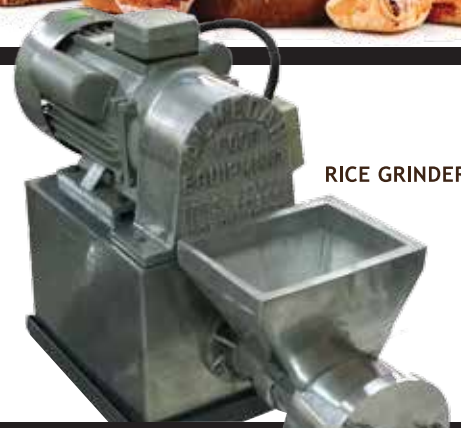

KIKIAM / ORLIAN MACHINE

RICE GRINDER

*Our Business Puts People
in Business*

BIBINGKA OVEN

EMULSIFIER

HAMBURGER
GRILL / GRIDDLE

HOTLINE: (02) 251 2269 | (02) 253 6591
inquiry@bne.com.ph

MEAT PROCESSING

MEAT MIXER

BROILER

KIKIAM / ORLIAN MACHINE

MARINATOR

MEAT GRINDER

STUFFING MACHINE

COCONUT PROCESSING

COCONUT GRATER